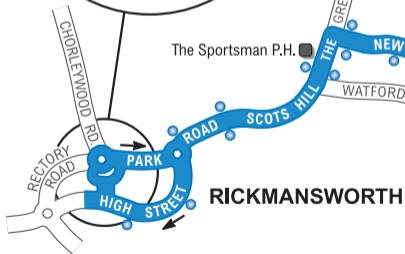

385 flyer

The Sportsman P.H.

RICKMANSWORTH

THE GREEN

Dickinson Square

Croxley Station

BALDWIN'S LANE

WATFORD ROAD

Two Bridges

West Herts College

Central Leisure Centre

Town Hall and Library

**WATFORD
Town Centre**

CASSIOBURY PARK AVE.

RICKMANSWORTH ROAD

WHIPPENDELL ROAD

QUEEN'S AVE.

HAGDEN LANE

General Hospital

HARWOODS ROAD

VICARAGE ROAD

CASSIOBURY ROAD

CASSIOBURY ROAD

BECHEN GROVE HIGH STREET

BECHEN GROVE HIGH STREET

FWT 26.1.10

-  Main route
-  Peak hours only
-  Terminus point
-  Bus stop
-  Buses run in direction of arrow shown
-  Metropolitan line station
-  National rail station