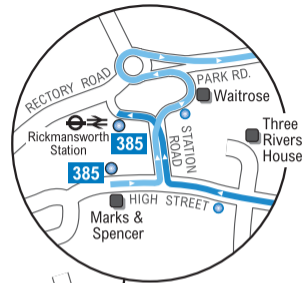

385 flyer

The Sportsman P.H.

RICKMANSWORTH

THE GREEN

Dickinson Square

Croxley Station

BALDWIN'S LANE

WATFORD ROAD

Two Bridges

West Herts College

Central Leisure Centre

Town Hall and Library

**WATFORD
Town Centre**

CASSIOBURY PARK AVE.

RICKMANSWORTH ROAD

WHIPPENDELL ROAD

QUEEN'S AVE.

HAGDEN LANE

General Hospital

HARWOODS ROAD

VICARAGE ROAD

CASSIOBURY ROAD

CASSIOBURY ROAD

BECHEN GROVE HIGH STREET

BECHEN GROVE HIGH STREET

FWT 26.1.10

-  Main route
-  Peak hours only
-  Terminus point
-  Bus stop
-  Buses run in direction of arrow shown
-  Metropolitan line station
-  National rail station